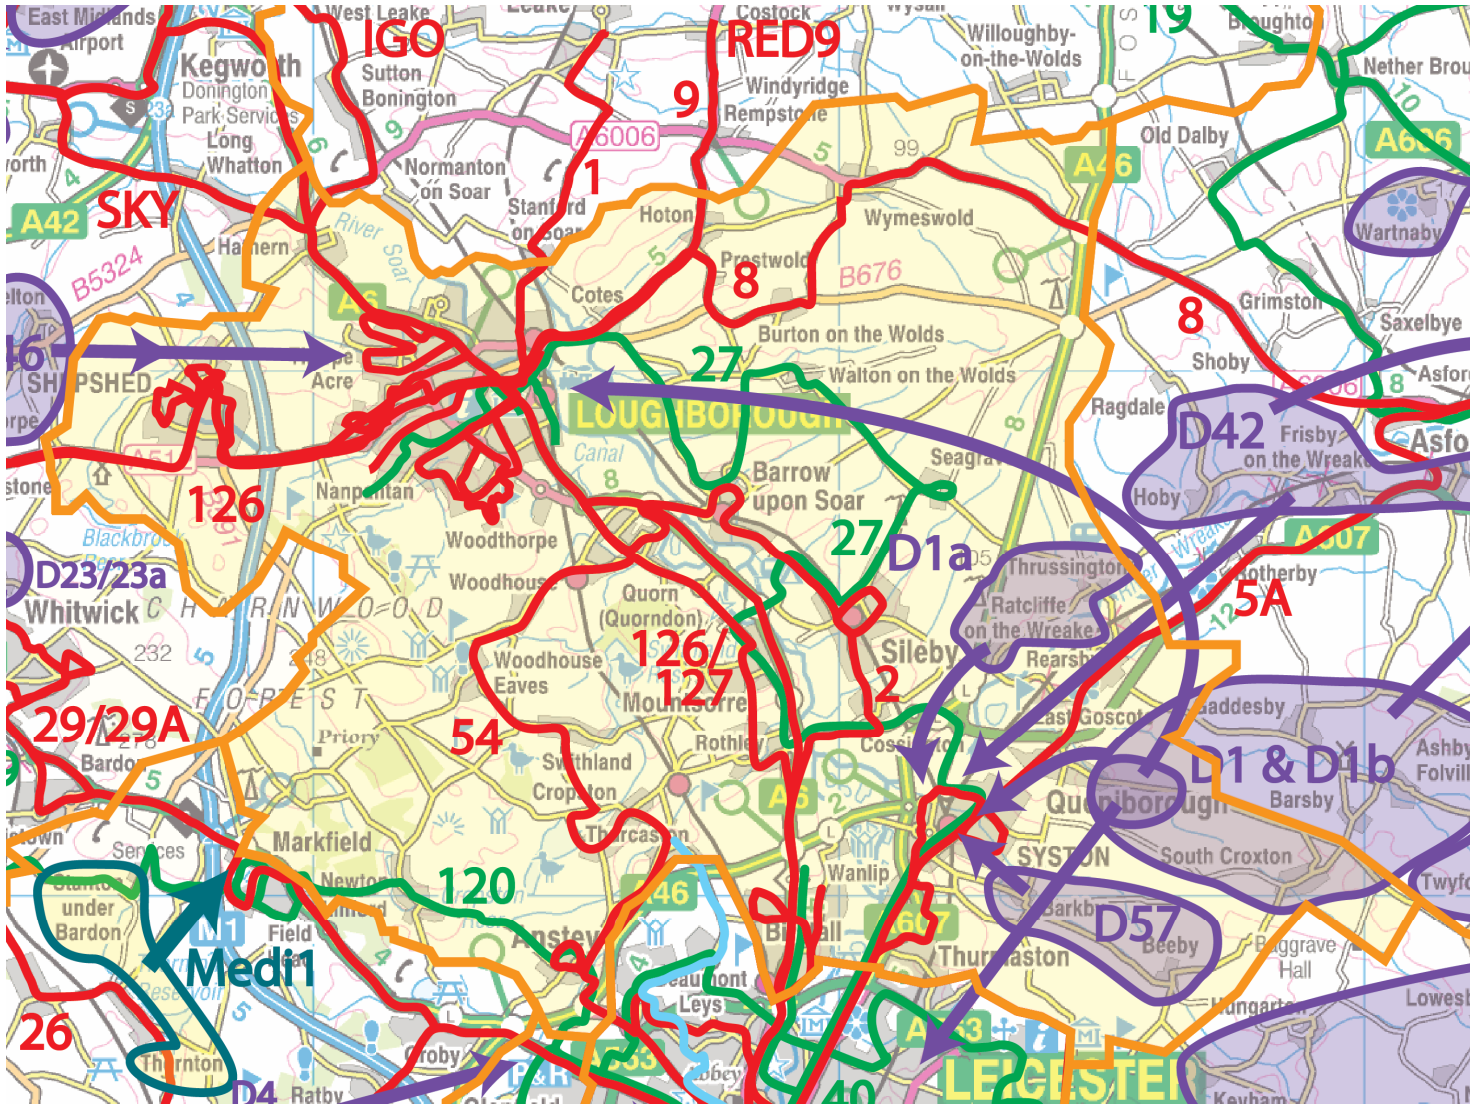

Charnwood Borough – Consultation Map

- Key**
- Commercial bus services
 - Supported bus services
 - Contracted Demand Responsive Transport services
 - Community Transport services

Consultation Draft

This page is intentionally blank.

Replacement Demand Responsive Transport (DRT) Service Information (see Appendix B for explanation of DRT operation)

DRT no.	Area	Service to:	Days	Service Level
D1a	Ratcliffe & Thrussington	Syston (& connect for Leicester) Melton Mowbray	M, W, Th Tu, F	Mid-morning out, lunchtime return Mid-morning out, lunchtime & mid-afternoon return
D57	Barkby, Barkby Thorpe & Beeby	Syston to connect with Arriva 5 for Leicester	M, Tu, W, Th, F	Mid-morning out, lunchtime return and late morning out, early afternoon return